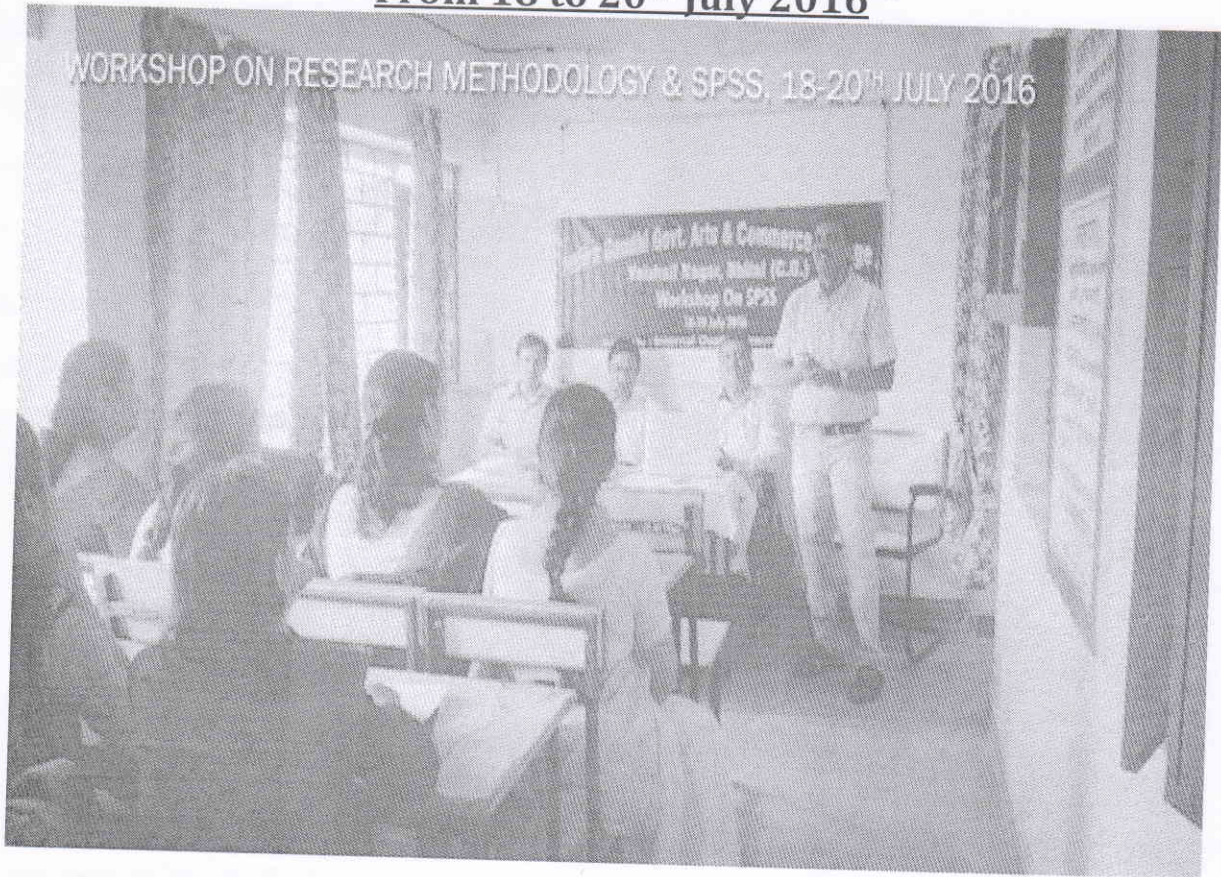

WORKSHOP ON RESEARCH METHODOLOGY & SPSS
From 18 to 20th July 2016

Principal
Govt. Arts & Commerce College
Bhaishali Nagar, Bhilai (C.G.)